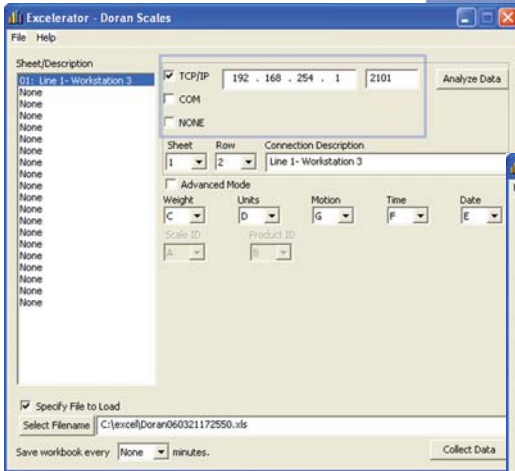

Easy to Use

Once configured, you can begin collecting data into Microsoft Excel in just two mouse clicks, it's really that simple! By designing the Excelerator program to work seamlessly with Doran Scales, and relying on a visual interface that eliminates custom programming, initial setup time is measured in minutes, not hours like many other data collection programs.

The following screenshots illustrates how fast and easy it is to begin collecting data with the Excelerator Data Collection Software.

Choose the communication method, TCP/IP or the local COM port.