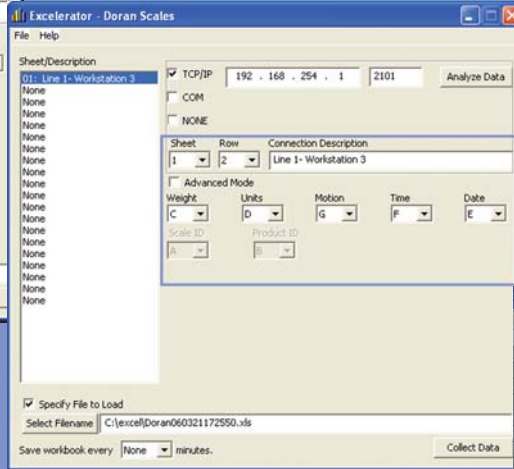

Format the data to suit your particular needs.

	A	B	C	D	E	F	G
1	Scale ID	Product ID	Weight	Unit	Date	Time	Motion
2	110	630705	1.34	lb	3/21/2006	17:51:33	Stable
3	110	630705	1.34	lb	3/21/2006	17:51:37	Stable
4	110	630705	1.34	lb	3/21/2006	17:51:41	Stable
5	110	630705	1.34	lb	3/21/2006	17:51:44	Stable
6	110	630705	1.34	lb	3/21/2006	17:51:47	Stable
7	110	630705	1.54	lb	3/21/2006	17:52:00	Stable
8	110	630705	1.54	lb	3/21/2006	17:52:06	Stable
9	110	630705	1.52	lb	3/21/2006	17:52:10	Stable
10	110	630705	1.52	lb	3/21/2006	17:52:15	Stable
11	110	630705	1.52	lb	3/21/2006	17:52:20	Stable
12	110	630705	1.52	lb	3/21/2006	17:52:25	Stable
13	110	630705	1.34	lb	3/21/2006	17:52:30	Stable
14	110	630705	1.34	lb	3/21/2006	17:52:34	Stable
15	110	630705	1.34	lb	3/21/2006	17:52:37	Stable
16	110	630705	1.34	lb	3/21/2006	17:52:41	Stable
17	110	630705	1.34	lb	3/21/2006	17:52:45	Stable
18	110	630705	1.34	lb	3/21/2006	17:52:49	Stable
19	110	630705	1.52	lb	3/21/2006	17:52:54	Stable
20	110	630705	1.52	lb	3/21/2006	17:52:58	Stable
21	110	630705	1.52	lb	3/21/2006	17:53:01	Stable
22	110	630705	1.52	lb	3/21/2006	17:53:05	Stable
23	110	630705	1.52	lb	3/21/2006	17:53:10	Stable
24	110	630705	1.52	lb	3/21/2006	17:53:15	Stable
25	110	630705	1.52	lb	3/21/2006	17:53:27	Stable

Watch as the data is automatically inserted into an Excel spreadsheet.

Take the Excelerator for a Test Drive!

Get behind the wheel of the Excelerator and experience first hand the ease of use of the Excelerator Data Collection Software by downloading the **15-Day Free Demo**. This demo version of the program is a **fully functioning copy**, so you can explore all the features of the program and see how easy it is to use. Go to: <http://www.doranscales.com/excelerator/Excelerator.msi>

Minimum System Requirements:

- 133MHz or faster processor
- 64 Mb of RAM
- CD-ROM Drive
- Minimum 20Mb of available hard drive space.
- Windows 2000 Operating System
- Microsoft Excel Version 97
- One available RS232 serial communication port.
- Data collection using TCP/IP requires Ethernet network that supports the TCP/IP protocol.

Doran Scales, Inc.

1315 Paramount Pkwy • Batavia, IL 60510
1-800-262-6844 • Fax 630-879-0073
www.doranscales.com